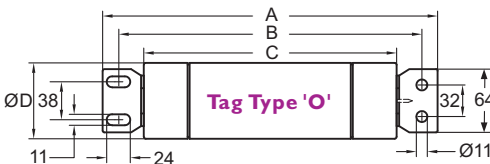

Pack Size (box): 3

Approvals: IEC60282-1, IEC644 & BS5907.

Notes: Fuses are made in accordance with BS2692-1 dimensions.

Dimensions in MM