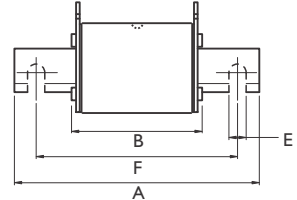

Size 4
Slotted Blade

Dimensions in MM

Size	Tag Type	A	B	C	D	E	F
4	Slotted	200	75	121	100	16	150
4a	Full Blade	200	99	121	95	-	-

Note: Size 4 has open slotted blades for bolted fixing (16mm x 32mm).

NH SOLID LINKS - NON INSULATED

dF / ETI Knife Blade Type
Neutral Link

Neutral links can be used in a fuse base if circuit protection is NOT required.

Part Number	Ampere Rating	Size	Tag	Dimensions in MM			
				A	B	C	D
00-NTRL	160A	00	Blade	78.5	50	15	45
0-NTRL	160A	0	Blade	125	68	15	45
1-NTRL	250A	1	Blade	135	68	20	50
2-NTRL	400A	2	Blade	150	68	26	58
3-NTRL	630A	3	Blade	150	68	32	70
4-NTRL	1250A	4*	Slotted	200	68	50	97
4a-NTRL	1600A	4a	Blade	200	68	50	97