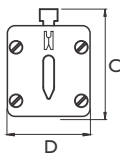

Approvals: IEC60269, DIN 43620, VDE 0636

Notes: gL (general application-normal acting).

aM (motor start-delayed action).

Features: 'Flag' indicator located on top plate of fuse is standard.

Size 4a
Full Blade

Size 4
Slotted Blade

Dimensions in MM

Size	Tag Type	A	B	C	D	E	F
4	Slotted	200	75	121	100	16	150
4a	Full Blade	200	99	121	95	-	-

Note: Size 4 has open slotted blades for bolted fixing (16mm x 32mm).

NH SOLID LINKS - NON INSULATED

dF / ETI Knife Blade Type
Neutral Link

Neutral links can be used in a fuse base if circuit protection is NOT required.

Part Number	Ampere Rating	Size	Tag	Dimensions in MM			
				A	B	C	D
00-NTRL	160A	00	Blade	78.5	50	15	45
0-NTRL	160A	0	Blade	125	68	15	45
1-NTRL	250A	1	Blade	135	68	20	50
2-NTRL	400A	2	Blade	150	68	26	58
3-NTRL	630A	3	Blade	150	68	32	70
4-NTRL	1250A	4*	Slotted	200	68	50	97
4a-NTRL	1600A	4a	Blade	200	68	50	97