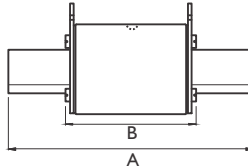

Size 4
Slotted Blade

Dimensions in MM

Size	Tag Type	A	B	C	D	E	F
4	Slotted	200	75	121	100	16	150
4a	Full Blade	200	99	121	95	-	-

Note: Size 4 has open slotted blades for bolted fixing (16mm x 32mm).

NH SOLID LINKS - NON INSULATED

dF / ETI Knife Blade Type
Neutral Link

Neutral links can be used in a fuse base if circuit protection is NOT required.

Part Number	Ampere Rating	Size	Tag	Dimensions in MM			
				A	B	C	D
00-NTRL	160A	00	Blade	78.5	50	15	45
0-NTRL	160A	0	Blade	125	68	15	45
1-NTRL	250A	1	Blade	135	68	20	50
2-NTRL	400A	2	Blade	150	68	26	58
3-NTRL	630A	3	Blade	150	68	32	70
4-NTRL	1250A	4*	Slotted	200	68	50	97
4a-NTRL	1600A	4a	Blade	200	68	50	97