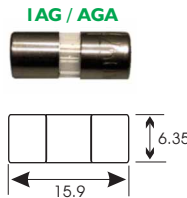

Part Number	Ampere Rating	Imperial Length x Width	Metric Length x Width
SFE004	4A	5/8" x 1/4"	15.90 x 6.35mm
SFE006	6A	3/4" x 1/4"	19.05 x 6.35mm
SFE07.5	7.5A	7/8" x 1/4"	22.24 x 6.35mm
SFE009	9A	7/8" x 1/4"	22.24 x 6.35mm
SFE014	14A	1-1/16" x 1/4"	26.99 x 6.35mm
SFE020	20A	1-1/4" x 1/4"	31.75 x 6.35mm
SFE030	30A	1-7/16" x 1/4"	36.51 x 6.35mm
SFE000AP	Assortment Pack 10pcs		NEW
	4A, 6A, 7.5A, 9A, 2x 14A, 2x 20A, 2x 30A		

Assortment Pack

Voltage: 32VAC / 32VDC (Factory certified)
Pack Size: 5, 10, 100, 500, 1000

FUSES + KITS

1AG (AGA) / 7AG (AGW) GLASS FUSES 32V

Part Number	Part Number	Ampere Rating
IAG.500	7AG.500	500mA
IAG001	7AG001	1A
IAG002	7AG002	2A
IAG02.5	7AG02.5	2.5A
IAG003	7AG003	3A
IAG005	7AG005	5A
IAG07.5	7AG07.5	7.5A
IAG010	7AG010	10A
IAG015	7AG015	15A
IAG020	7AG020	20A
IAG025	7AG025	25A
IAG030	7AG030	30A

Dimensions in MM
Imperial (5/8" x 1/4")

Dimensions in MM
Imperial (7/8" x 1/4")

Voltage: 32VAC / 32VDC (Factory certified)
Characteristic: Fast Acting
Pack Size: 5, 10, 100

8AG (AGX) / 3AG (AGC) GLASS FUSES 32V

Dimensions in MM
Imperial (1" x 1/4")

Dimensions in MM
Imperial (1-1/4" x 1/4")

Voltage: 32VAC / 32VDC (Factory certified)
Characteristic: Fast Acting
Pack Size: 5, 10, 50, 100

Notes : Complete range of 3AG fuses see page 11.
Approvals: (Optional)