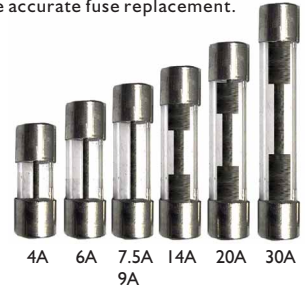

SFE GLASS CARTRIDGE FUSES 32V

SFE fast acting automotive glass cartridge fuses are similar to the "AG" style fuses in that they have the same diameter however the length varies according to ampere rating to ensure accurate fuse replacement.

Part Number	Ampere Rating	Imperial Length x Width	Metric Length x Width
SFE004	4A	5/8" x 1/4"	15.90 x 6.35mm
SFE006	6A	3/4" x 1/4"	19.05 x 6.35mm
SFE07.5	7.5A	7/8" x 1/4"	22.24 x 6.35mm
SFE009	9A	7/8" x 1/4"	22.24 x 6.35mm
SFE014	14A	1-1/16" x 1/4"	26.99 x 6.35mm
SFE020	20A	1-1/4" x 1/4"	31.75 x 6.35mm
SFE030	30A	1-7/16" x 1/4"	36.51 x 6.35mm
SFE000AP	Assortment Pack 10pcs		NEW
	4A, 6A, 7.5A, 9A, 2x 14A, 2x 20A, 2x 30A		

Dimensions in MM
Imperial (5/8" x 1/4")

Dimensions in MM
Imperial (7/8" x 1/4")

Voltage: 32VAC / 32VDC (Factory certified)
Characteristic: Fast Acting
Pack Size: 5, 10, 100

8AG (AGX) / 3AG (AGC) GLASS FUSES 32V

Dimensions in MM
Imperial (1" x 1/4")

Dimensions in MM
Imperial (1-1/4" x 1/4")

Voltage: 32VAC / 32VDC (Factory certified)
Characteristic: Fast Acting
Pack Size: 5, 10, 50, 100

Notes : Complete range of 3AG fuses see page 11.
Approvals: (Optional)