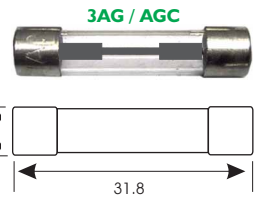

Part Number	Ampere Rating	Imperial Length x Width	Metric Length x Width
SFE004	4A	5/8" x 1/4"	15.90 x 6.35mm
SFE006	6A	3/4" x 1/4"	19.05 x 6.35mm
SFE07.5	7.5A	7/8" x 1/4"	22.24 x 6.35mm
SFE009	9A	7/8" x 1/4"	22.24 x 6.35mm
SFE014	14A	1-1/16" x 1/4"	26.99 x 6.35mm
SFE020	20A	1-1/4" x 1/4"	31.75 x 6.35mm
SFE030	30A	1-7/16" x 1/4"	36.51 x 6.35mm
SFE000AP	Assortment Pack 10pcs		NEW
	4A, 6A, 7.5A, 9A, 2x 14A, 2x 20A, 2x 30A		

Assortment Pack

Voltage: 32VAC / 32VDC (Factory certified)
Pack Size: 5, 10, 100, 500, 1000

FUSES + KITS

1AG (AGA) / 7AG (AGW) GLASS FUSES 32V

Part Number	Part Number	Ampere Rating
IAG.500	7AG.500	500mA
IAG001	7AG001	1A
IAG002	7AG002	2A
IAG02.5	7AG02.5	2.5A
IAG003	7AG003	3A
IAG005	7AG005	5A
IAG07.5	7AG07.5	7.5A
IAG010	7AG010	10A
IAG015	7AG015	15A
IAG020	7AG020	20A
IAG025	7AG025	25A
IAG030	7AG030	30A

Dimensions in MM
Imperial (5/8" x 1/4")

Dimensions in MM
Imperial (7/8" x 1/4")

Voltage: 32VAC / 32VDC (Factory certified)
Characteristic: Fast Acting
Pack Size: 5, 10, 100

8AG (AGX) / 3AG (AGC) GLASS FUSES 32V

Dimensions in MM
Imperial (1" x 1/4")

Dimensions in MM
Imperial (1-1/4" x 1/4")

Voltage: 32VAC / 32VDC (Factory certified)
Characteristic: Fast Acting
Pack Size: 5, 10, 50, 100

Notes : Complete range of 3AG fuses see page 11.
Approvals: (Optional)