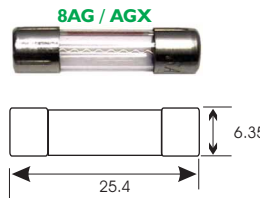

Part Number	Ampere Rating	Imperial Length x Width	Metric Length x Width
SFE004	4A	5/8" x 1/4"	15.90 x 6.35mm
SFE006	6A	3/4" x 1/4"	19.05 x 6.35mm
SFE07.5	7.5A	7/8" x 1/4"	22.24 x 6.35mm
SFE009	9A	7/8" x 1/4"	22.24 x 6.35mm
SFE014	14A	1-1/16" x 1/4"	26.99 x 6.35mm
SFE020	20A	1-1/4" x 1/4"	31.75 x 6.35mm
SFE030	30A	1-7/16" x 1/4"	36.51 x 6.35mm
SFE000AP	Assortment Pack 10pcs		NEW
	4A, 6A, 7.5A, 9A, 2x 14A, 2x 20A, 2x 30A		

Assortment Pack

Voltage: 32VAC / 32VDC (Factory certified)
Pack Size: 5, 10, 100, 500, 1000

FUSES + KITS

1AG (AGA) / 7AG (AGW) GLASS FUSES 32V

Part Number	Part Number	Ampere Rating
IAG.500	7AG.500	500mA
IAG001	7AG001	1A
IAG002	7AG002	2A
IAG02.5	7AG02.5	2.5A
IAG003	7AG003	3A
IAG005	7AG005	5A
IAG07.5	7AG07.5	7.5A
IAG010	7AG010	10A
IAG015	7AG015	15A
IAG020	7AG020	20A
IAG025	7AG025	25A
IAG030	7AG030	30A

Dimensions in MM
Imperial (5/8" x 1/4")

Dimensions in MM
Imperial (7/8" x 1/4")

Voltage: 32VAC / 32VDC (Factory certified)
Characteristic: Fast Acting
Pack Size: 5, 10, 100

8AG (AGX) / 3AG (AGC) GLASS FUSES 32V

Dimensions in MM
Imperial (1" x 1/4")

Dimensions in MM
Imperial (1-1/4" x 1/4")

Voltage: 32VAC / 32VDC (Factory certified)
Characteristic: Fast Acting
Pack Size: 5, 10, 50, 100

Notes : Complete range of 3AG fuses see page 11.
Approvals: (Optional)