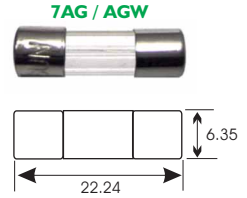

Part Number	Ampere Rating	Imperial Length x Width	Metric Length x Width
SFE004	4A	5/8" x 1/4"	15.90 x 6.35mm
SFE006	6A	3/4" x 1/4"	19.05 x 6.35mm
SFE07.5	7.5A	7/8" x 1/4"	22.24 x 6.35mm
SFE009	9A	7/8" x 1/4"	22.24 x 6.35mm
SFE014	14A	1-1/16" x 1/4"	26.99 x 6.35mm
SFE020	20A	1-1/4" x 1/4"	31.75 x 6.35mm
SFE030	30A	1-7/16" x 1/4"	36.51 x 6.35mm
SFE000AP	Assortment Pack 10pcs		NEW
	4A, 6A, 7.5A, 9A, 2x 14A, 2x 20A, 2x 30A		

Assortment Pack

Voltage: 32VAC / 32VDC (Factory certified)
Pack Size: 5, 10, 100, 500, 1000

FUSES + KITS

1AG (AGA) / 7AG (AGW) GLASS FUSES 32V

Part Number	Part Number	Ampere Rating
IAG.500	7AG.500	500mA
IAG001	7AG001	1A
IAG002	7AG002	2A
IAG02.5	7AG02.5	2.5A
IAG003	7AG003	3A
IAG005	7AG005	5A
IAG07.5	7AG07.5	7.5A
IAG010	7AG010	10A
IAG015	7AG015	15A
IAG020	7AG020	20A
IAG025	7AG025	25A
IAG030	7AG030	30A

Dimensions in MM
Imperial (5/8" x 1/4")

Dimensions in MM
Imperial (7/8" x 1/4")

Voltage: 32VAC / 32VDC (Factory certified)
Characteristic: Fast Acting
Pack Size: 5, 10, 100

8AG (AGX) / 3AG (AGC) GLASS FUSES 32V

Dimensions in MM
Imperial (1" x 1/4")

Dimensions in MM
Imperial (1-1/4" x 1/4")

Voltage: 32VAC / 32VDC (Factory certified)
Characteristic: Fast Acting
Pack Size: 5, 10, 50, 100

Notes : Complete range of 3AG fuses see page 11.
Approvals: (Optional)