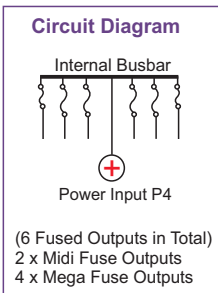

RELATED PRODUCTS:

Midi fuse
(see p.24)

Mega fuse
(see p.25)