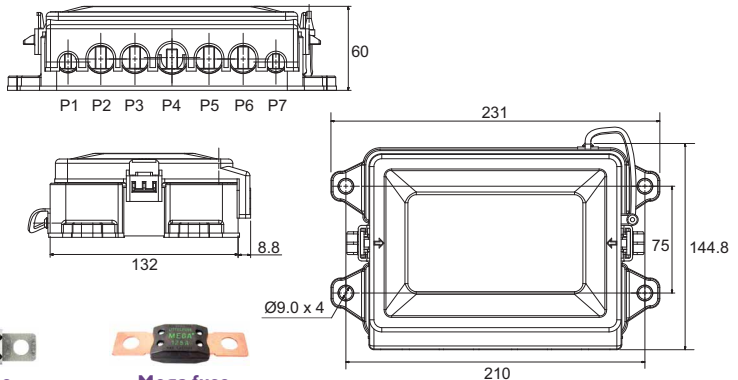

RELATED PRODUCTS:

Midi fuse
(see p.24)

Mega fuse
(see p.25)