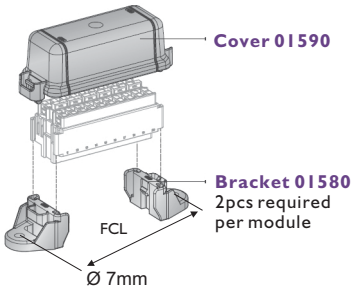

SINGLE MODULE BRACKET & COVER Low Profile Mount

Overall Length (OL): 150mm
 Fixing Centre Length (FCL): 132mm
 Mounting Hole (MH): 7mm
 Overall Width (OW): 39mm
 Bracket Height (BH): 25mm
 Overall Height With Cover (OH): Varies by module

DUAL MODULE BRACKETS & COVER Low Profile Mount

High Profile Mount

NEW

FOUR MODULE FRAME & COVER Low Profile Mount

FIVE MODULE FRAME & COVER High Profile Mount

UPDATED

POWER DIST.

TERMINALS

Female 2.8mm
08331, 08332

Female 4.8mm
08401

Female 6.3mm
02050

Female 6.3mm
08502, 08503

Female 6.3mm
07930

Male 6.3mm
07992, 07993

Female 8.0mm
07660

Female 9.5mm
07741