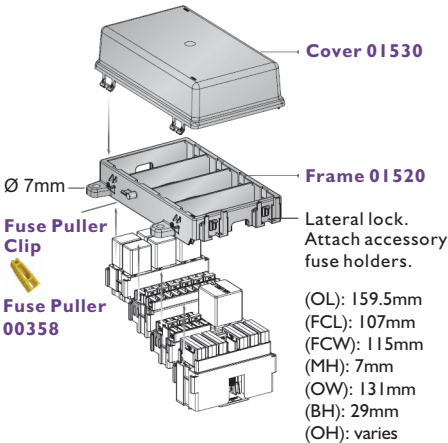

SINGLE MODULE BRACKET & COVER Low Profile Mount

Overall Length (OL): 150mm
 Fixing Centre Length (FCL): 132mm
 Mounting Hole (MH): 7mm
 Overall Width (OW): 39mm
 Bracket Height (BH): 25mm
 Overall Height With Cover (OH): Varies by module

DUAL MODULE BRACKETS & COVER Low Profile Mount

High Profile Mount

NEW

FOUR MODULE FRAME & COVER Low Profile Mount

FIVE MODULE FRAME & COVER High Profile Mount

UPDATED

POWER DIST.

TERMINALS

Female 2.8mm
08331, 08332

Female 4.8mm
08401

Female 6.3mm
02050

Female 6.3mm
08502, 08503

Female 6.3mm
07930

Male 6.3mm
07992, 07993

Female 8.0mm
07660

Female 9.5mm
07741