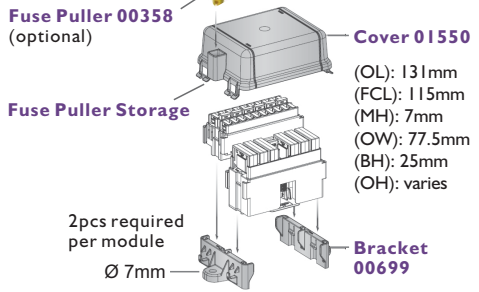

SINGLE MODULE BRACKET & COVER Low Profile Mount

Overall Length (OL): 150mm
 Fixing Centre Length (FCL): 132mm
 Mounting Hole (MH): 7mm
 Overall Width (OW): 39mm
 Bracket Height (BH): 25mm
 Overall Height With Cover (OH): Varies by module

DUAL MODULE BRACKETS & COVER Low Profile Mount

High Profile Mount

NEW

FOUR MODULE FRAME & COVER Low Profile Mount

FIVE MODULE FRAME & COVER High Profile Mount

UPDATED

POWER DIST.

TERMINALS

Female 2.8mm
08331, 08332

Female 4.8mm
08401

Female 6.3mm
02050

Female 6.3mm
08502, 08503

Female 6.3mm
07930

Male 6.3mm
07992, 07993

Female 8.0mm
07660

Female 9.5mm
07741