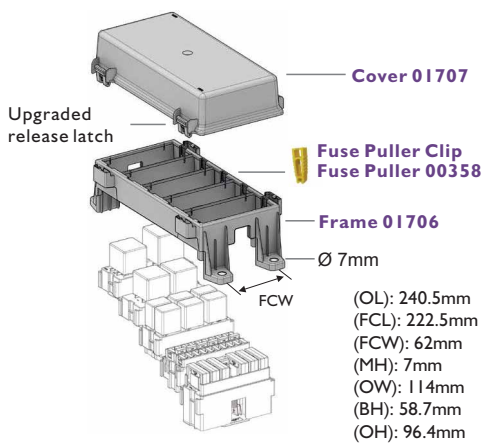

SINGLE MODULE BRACKET & COVER Low Profile Mount

Overall Length (OL): 150mm
 Fixing Centre Length (FCL): 132mm
 Mounting Hole (MH): 7mm
 Overall Width (OW): 39mm
 Bracket Height (BH): 25mm
 Overall Height With Cover (OH): Varies by module

DUAL MODULE BRACKETS & COVER Low Profile Mount

High Profile Mount

NEW

FOUR MODULE FRAME & COVER Low Profile Mount

FIVE MODULE FRAME & COVER High Profile Mount

UPDATED

POWER DIST.

TERMINALS

Female 2.8mm
08331, 08332

Female 4.8mm
08401

Female 6.3mm
02050

Female 6.3mm
08502, 08503

Female 6.3mm
07930

Male 6.3mm
07992, 07993

Female 8.0mm
07660

Female 9.5mm
07741