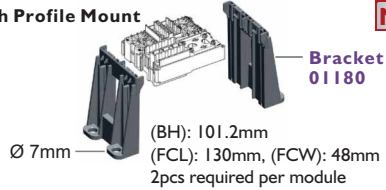

SINGLE MODULE BRACKET & COVER Low Profile Mount

Overall Length (OL): 150mm
 Fixing Centre Length (FCL): 132mm
 Mounting Hole (MH): 7mm
 Overall Width (OW): 39mm
 Bracket Height (BH): 25mm
 Overall Height With Cover (OH): Varies by module

DUAL MODULE BRACKETS & COVER Low Profile Mount

High Profile Mount

NEW

FOUR MODULE FRAME & COVER Low Profile Mount

FIVE MODULE FRAME & COVER High Profile Mount

UPDATED

POWER DIST.

TERMINALS

Female 2.8mm
08331, 08332

Female 4.8mm
08401

Female 6.3mm
02050

Female 6.3mm
08502, 08503

Female 6.3mm
07930

Male 6.3mm
07992, 07993

Female 8.0mm
07660

Female 9.5mm
07741