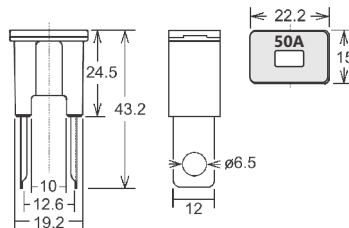

Dimensions in MM

I.R.: 1000A at 32VDC

Voltage: 32VDC

Features: Element window

Pack Size: 1, 10, 100

Approvals: RoHS

**Spare Pack (SP):**

Contain 1pc of one rating.

## LARGE AUTO LINK - STRAIGHT MALE TERMINAL 32V

Pacific  
Slow Acting

Part Number	Ampere Rating	Body Colour
BTF030	30A	Pink
BTF040	40A	Green
BTF050	50A	Red
BTF060	60A	Yellow
BTF070	70A	Brown
BTF080	80A	Black
BTF100	100A	Blue
BTF120	120A	White
BTF140	140A	Maroon

Dimensions in MM

I.R.: 1000A at 32VDC

Voltage: 32VDC

Features: Element window

Pack Size: 1, 10, 100

Approvals: ISO 8820 / JASO D612 RoHS

**Spare Pack (SP):**

Contain 1pc of one rating.