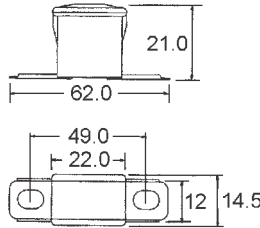

Dimensions in MM

I.R.: 1000A at 32VDC

Voltage: 32VDC

Features: Element window

Pack Size: 1, 10, 100

Approvals: ISO 8820 / JASO D612

**Spare Pack (SP):**

Contain 1pc of one rating.

Dimensions in MM

I.R.: 1000A at 32VDC

Voltage: 32VDC

Features: Element window

Pack Size: 1, 10, 100

Approvals: RoHS

**Spare Pack (SP):**

Contain 1pc of one rating.

Dimensions in MM

I.R.: 1000A at 32VDC

Voltage: 32VDC

Features: Element window

Pack Size: 1, 10, 100

Approvals: ISO 8820 / JASO D612 RoHS

**Spare Pack (SP):**

Contain 1pc of one rating.