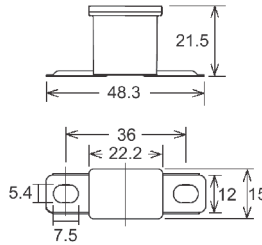

Dimensions in MM

I.R.: 1000A at 32VDC

Voltage: 32VDC

Features: Element window

Pack Size: 1, 10, 100

Approvals: ISO 8820 / JASO D612

**Spare Pack (SP):**

Contain 1pc of one rating.

Dimensions in MM

I.R.: 1000A at 32VDC

Voltage: 32VDC

Features: Element window

Pack Size: 1, 10, 100

Approvals: RoHS

**Spare Pack (SP):**

Contain 1pc of one rating.

Dimensions in MM

I.R.: 1000A at 32VDC

Voltage: 32VDC

Features: Element window

Pack Size: 1, 10, 100

Approvals: ISO 8820 / JASO D612 RoHS

**Spare Pack (SP):**

Contain 1pc of one rating.