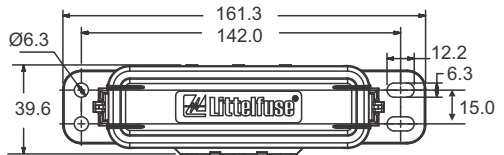

NEW
IP67
80V

- Voltage:** 80VDC
- Maximum Total Current:** 210A
- Max Single Fuse Rating:** 40A
- Temperature Rating:** -40°C to +85°C.
- Body & Cover:** Black Thermoplastic 94V-0.
- Cover Gasket:** Green silicone.
- Wire Size:** 0.5 to 5mm² (#20 to #10 AWG).
- Terminals:** TE AMP Standard Power Timer, Tin Plated.
- Terminal Secondary Locks (TPA's):** Included with module.
- Cable Seals:** Please check the overall diameter of your cable before ordering cable seals. Silicone material.
- Ingress Protection Rating:** IP67 when cover, cable seals & cavity plugs are installed.
- Cavity plugs** must be fitted to any of the unused 20 terminal holes.
- Mounting:** Surface mount using 4 fixing holes (M6). Mounting Torque: 4 to 6 Nm.
- Suit Fuse:** Auto fuses (1A-40A). Not suitable for circuit breakers.
- Pack Size:** 1
- Notes:** Fuses, terminals, cable seals or cavity plugs are not included.

PDMKIT6 I I (Terminal Kit)

Part Number	Description
PDMKIT6 I I	Fuse Block Kit - Base + Cover, 20 x Terminals, 20 x Seals & TPA.

PDM61001ZXM	Module with Cover & Terminal Secondary Locks
927836-I	Terminal Female (#20 - #16 AWG), 0.5 - 1.0mm ²
927835-I	Terminal Female (#15 - #13 AWG), 1.5 - 2.5mm ²
928966-I	Terminal Female (#12 - #11 AWG), 3.0 - 4.0mm ²
1241962-I	Terminal Female (#12 - #10 AWG), 3.0 - 5.0mm ²
963243-I	Cable Seal Silicone Blue, 1.4 - 2.1mm Cable Dia.
963244-I	Cable Seal Silicone White, 2.2 - 3.0mm Cable Dia.
963245-I	Cable Seal Silicone Yellow, 3.4 - 3.7mm Cable Dia.
967011-I	Cable Seal Silicone Green, 3.6 - 4.3mm Cable Dia.
100132-I	Cavity Plug Silicone Black, 8.1mm Cavity inside Dia.