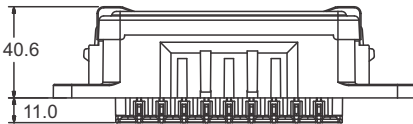

NEW
IP67
80V

- Voltage:** 80VDC
- Maximum Total Current:** 210A
- Max Single Fuse Rating:** 40A
- Temperature Rating:** -40°C to +85°C.
- Body & Cover:** Black Thermoplastic 94V-0.
- Cover Gasket:** Green silicone.
- Wire Size:** 0.5 to 5mm² (#20 to #10 AWG).
- Terminals:** TE AMP Standard Power Timer, Tin Plated.
- Terminal Secondary Locks (TPA's):** Included with module.
- Cable Seals:** Please check the overall diameter of your cable before ordering cable seals. Silicone material.
- Ingress Protection Rating:** IP67 when cover, cable seals & cavity plugs are installed.
- Cavity plugs** must be fitted to any of the unused 20 terminal holes.
- Mounting:** Surface mount using 4 fixing holes (M6). Mounting Torque: 4 to 6 Nm.
- Suit Fuse:** Auto fuses (1A-40A). Not suitable for circuit breakers.
- Pack Size:** 1
- Notes:** Fuses, terminals, cable seals or cavity plugs are not included.

PDMKIT6 I I (Terminal Kit)

Part Number	Description
PDMKIT6 I I	Fuse Block Kit - Base + Cover, 20 x Terminals, 20 x Seals & TPA.

PDM61001ZXM	Module with Cover & Terminal Secondary Locks
927836-I	Terminal Female (#20 - #16 AWG), 0.5 - 1.0mm ²
927835-I	Terminal Female (#15 - #13 AWG), 1.5 - 2.5mm ²
928966-I	Terminal Female (#12 - #11 AWG), 3.0 - 4.0mm ²
1241962-I	Terminal Female (#12 - #10 AWG), 3.0 - 5.0mm ²
963243-I	Cable Seal Silicone Blue, 1.4 - 2.1mm Cable Dia.
963244-I	Cable Seal Silicone White, 2.2 - 3.0mm Cable Dia.
963245-I	Cable Seal Silicone Yellow, 3.4 - 3.7mm Cable Dia.
967011-I	Cable Seal Silicone Green, 3.6 - 4.3mm Cable Dia.
100132-I	Cavity Plug Silicone Black, 8.1mm Cavity inside Dia.